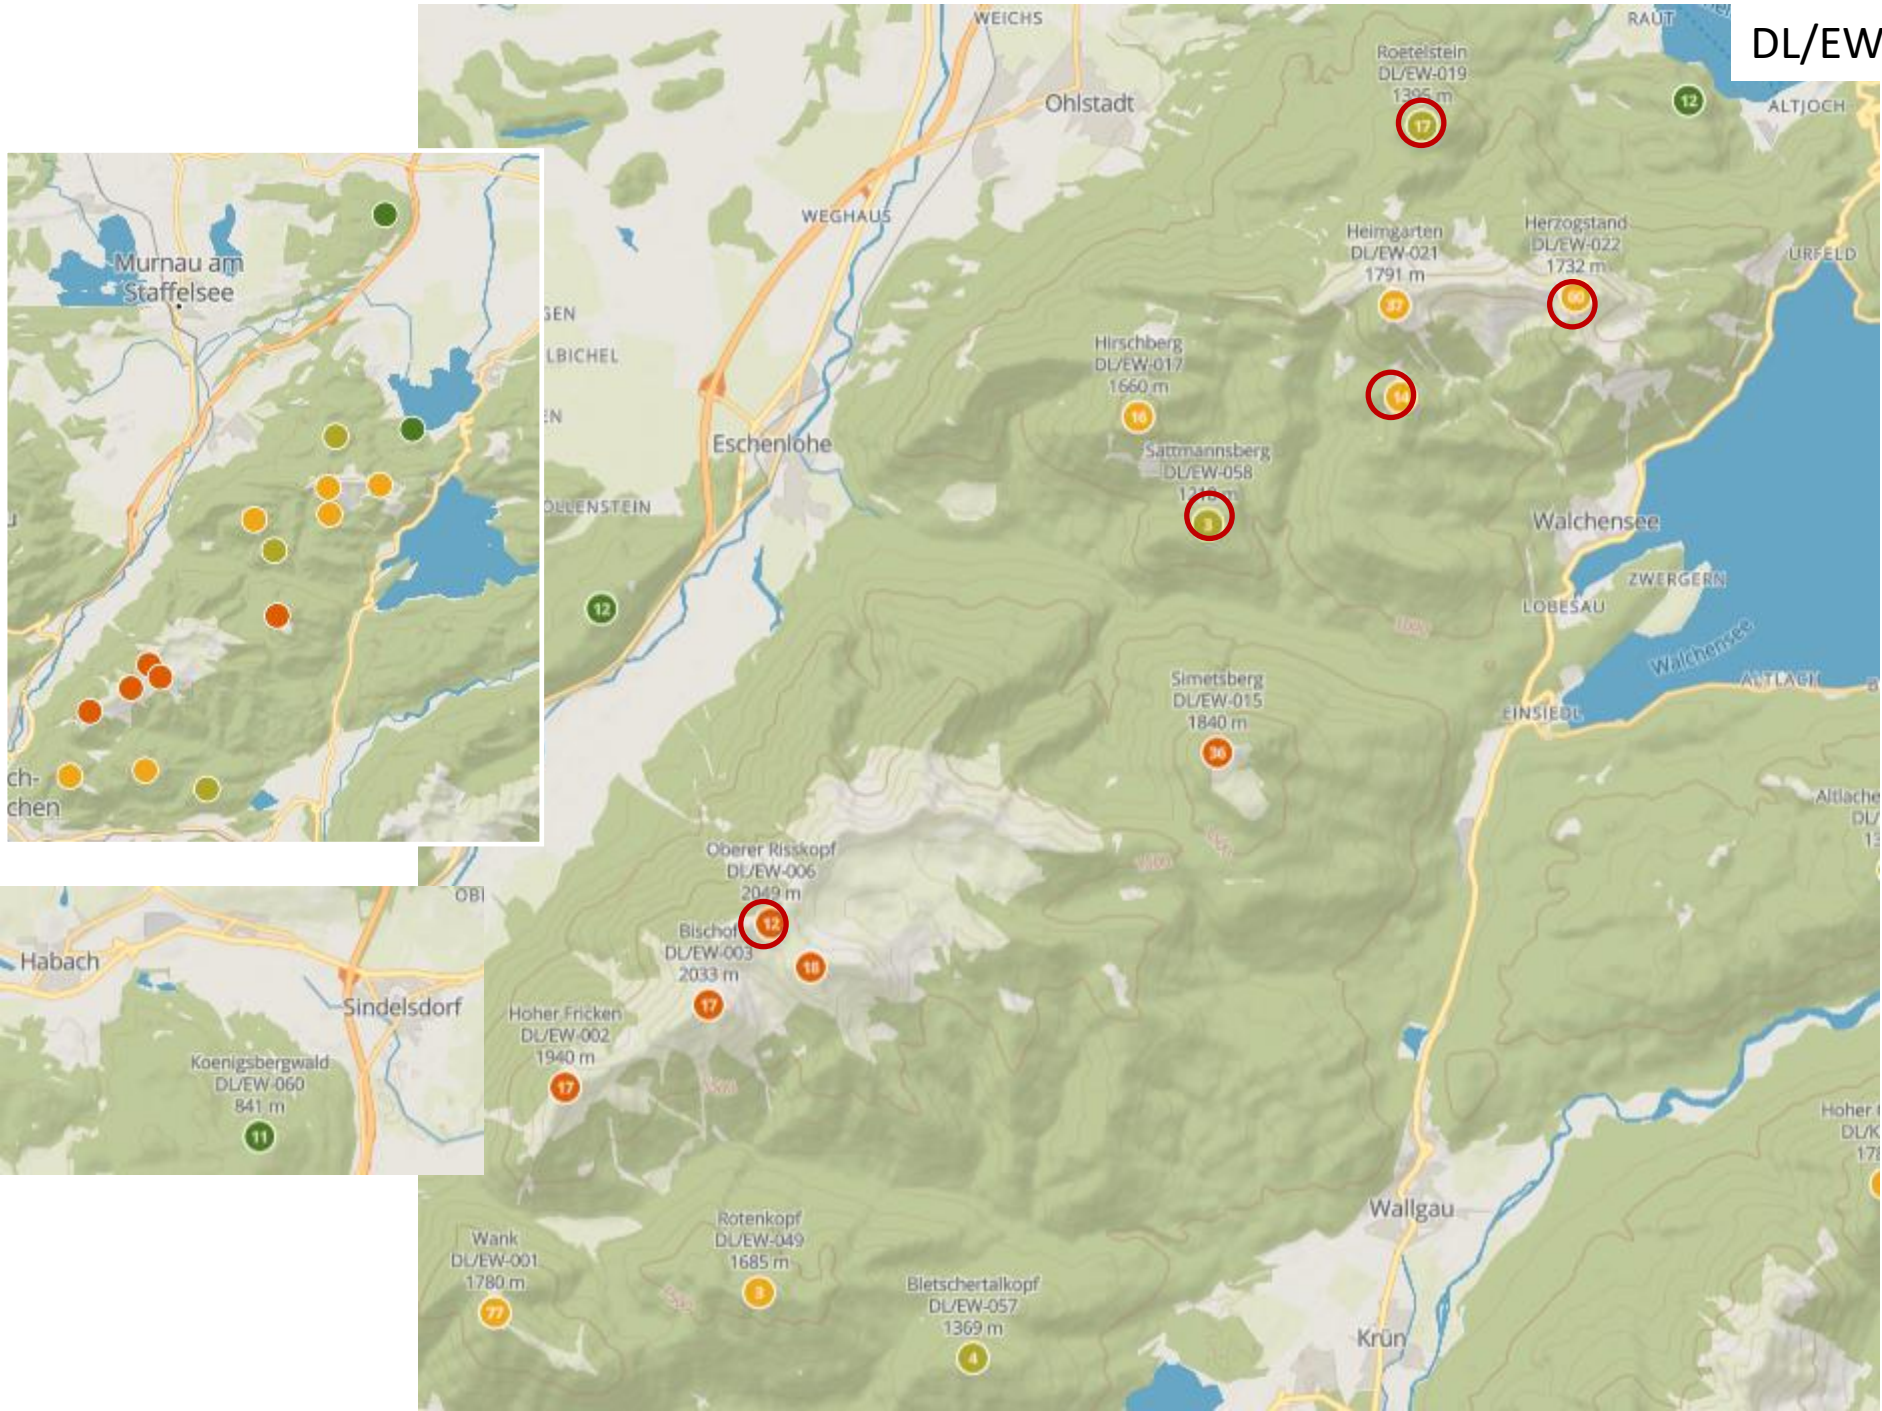

SOTA-DL: Deletion of P100 Summits

- The SOTA Management Team decided to introduce P150 for the SOTA DL Association from 1.Jan 2025 onwards, published end Sept 2023: <https://reflector.sota.org.uk/t/association-updates-1st-october-2023/33409/10> : „DL – Major Update”
- 136 summits will be deleted vs. the summits list of Oct 2023.
- Robert DL4ROB created an .xls List of these summits as export from the Database, see next page.
- marked these summits on snippets from the SOTATLAS (status January 2024), one (two) page per Region as an help for activation planning (no guarantee for no errors)

4.July 2024: error corrected – DL/MF-025 will be deleted (not DL/MF-030), txn Markus IN3ADF !