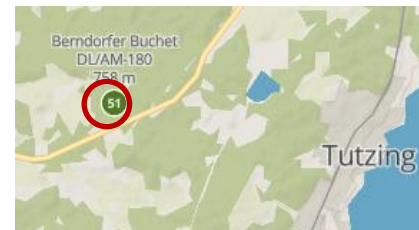

SOTA-DL: Deletion of P100 Summits

- The SOTA Management Team decided to introduce P150 for the SOTA DL Association from 1.Jan 2025 onwards, published end Sept 2023: <https://reflector.sota.org.uk/t/association-updates-1st-october-2023/33409/10> : „DL – Major Update”
- 136 summits will be deleted vs. the summits list of Oct 2023.
- Robert DL4ROB created an .xls List of these summits as export from the Database, see next page.
- marked these summits on snippets from the SOTATLAS (status January 2024), one (two) page per Region as an help for activation planning (no guarantee for no errors)