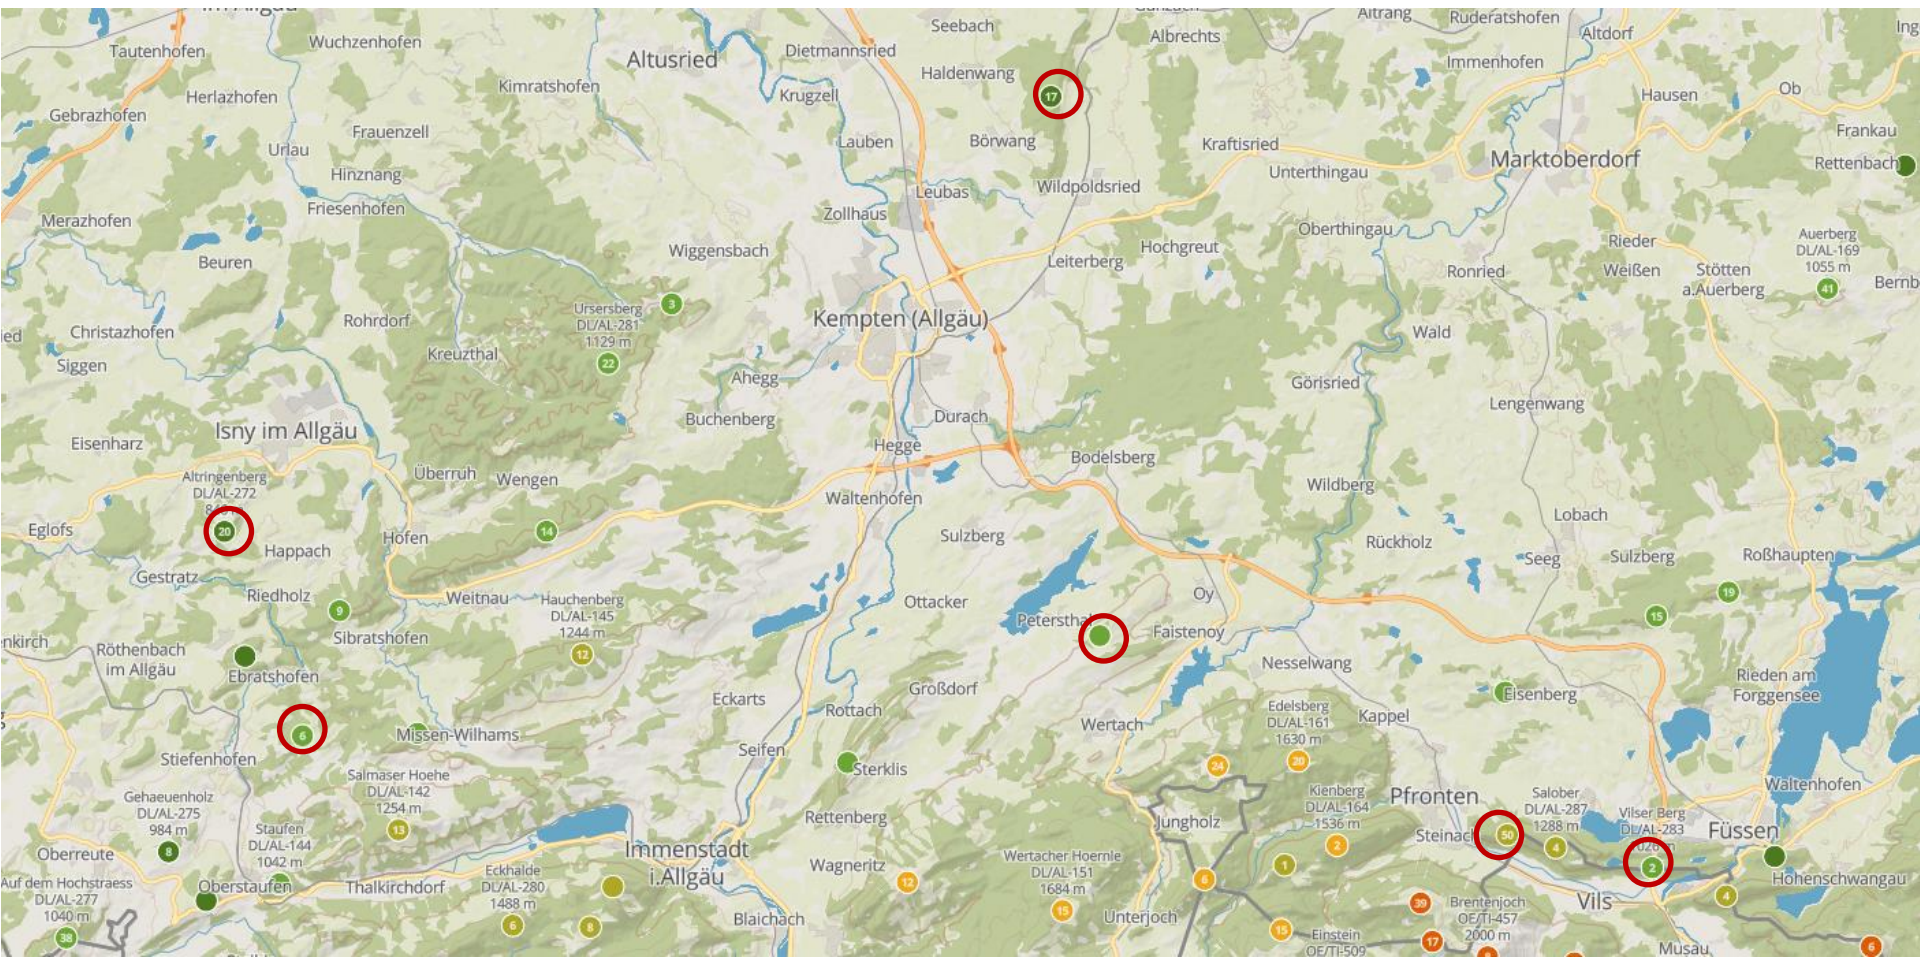

SOTA-DL: Deletion of P100 Summits

- The SOTA Management Team decided to introduce P150 for the SOTA DL Association from 1.Jan 2025 onwards, published end Sept 2023: <https://reflector.sota.org.uk/t/association-updates-1st-october-2023/33409/10> : „DL – Major Update”
- 136 summits will be deleted vs. the summits list of Oct 2023.
- Robert DL4ROB created an .xls List of these summits as export from the Database, see next page.
- marked these summits on snippets from the SOTATLAS (status January 2024), one (two) page per Region as an help for activation planning (no guarantee for no errors)

4.July 2024: error corrected – DL/MF-025 will be deleted (not DL/MF-030), txn Markus IN3ADF !