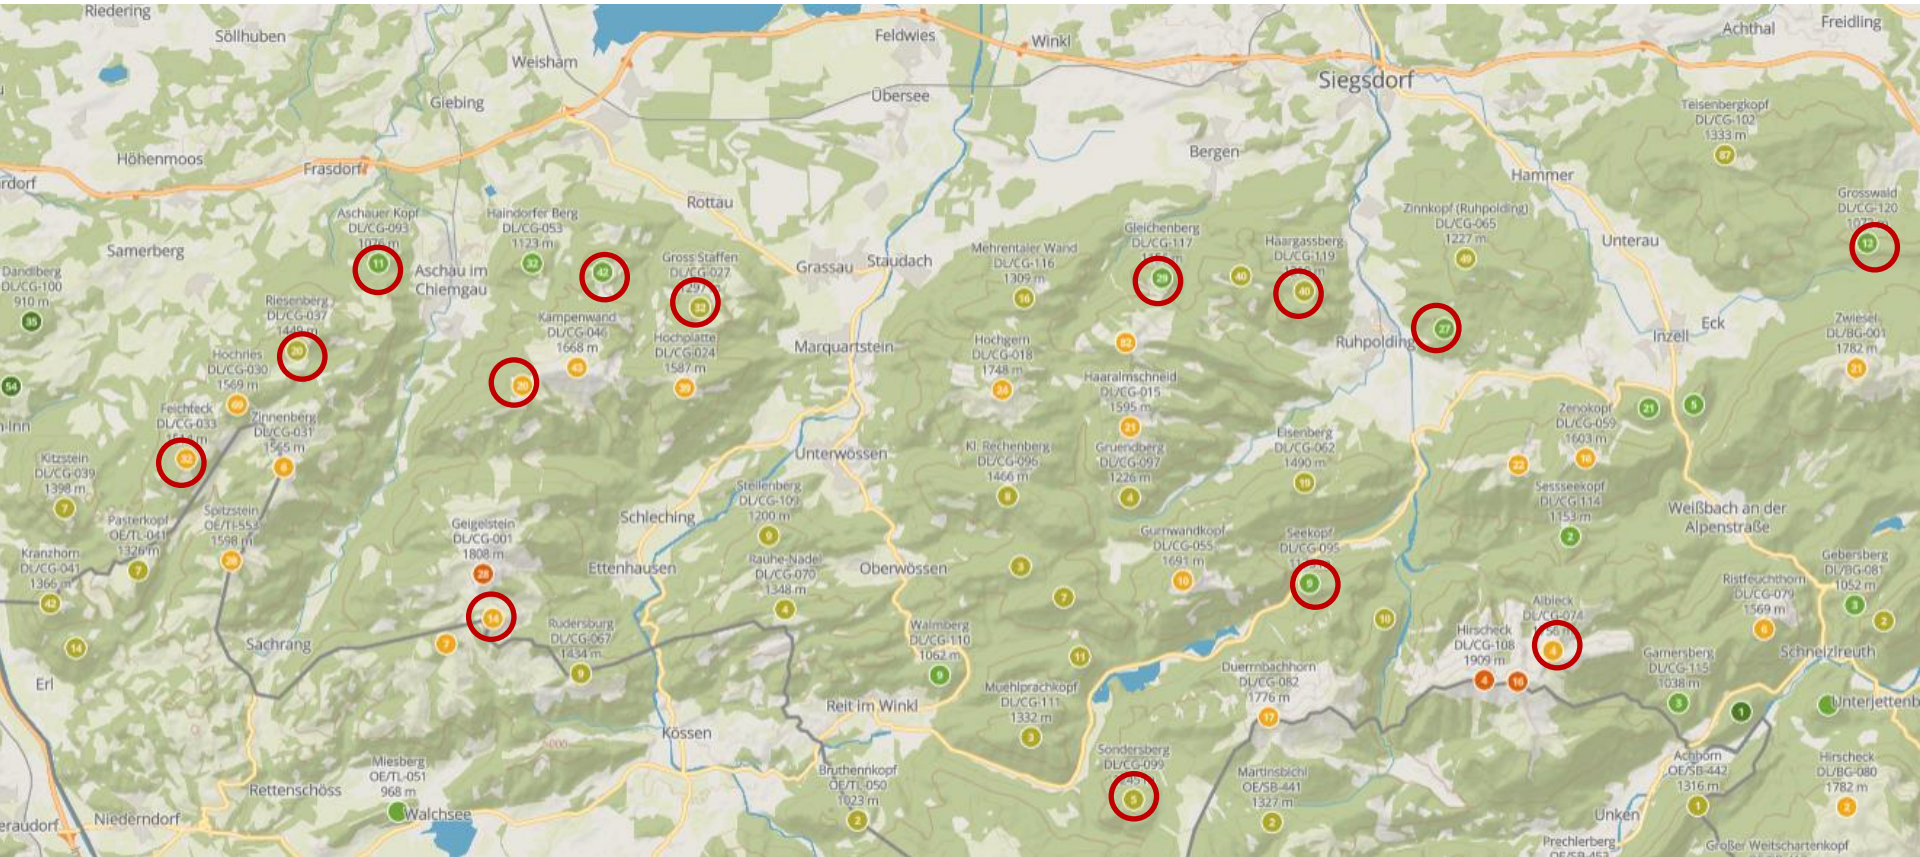

SOTA-DL: Deletion of P100 Summits

- The SOTA Management Team decided to introduce P150 for the SOTA DL Association from 1.Jan 2025 onwards, published end Sept 2023: <https://reflector.sota.org.uk/t/association-updates-1st-october-2023/33409/10> : „DL – Major Update”
- 136 summits will be deleted vs. the summits list of Oct 2023.
- Robert DL4ROB created an .xls List of these summits as export from the Database, see next page.
- marked these summits on snippets from the SOTATLAS (status January 2024), one (two) page per Region as an help for activation planning (no guarantee for no errors)

4.July 2024: error corrected – DL/MF-025 will be deleted (not DL/MF-030), txn Markus IN3ADF !