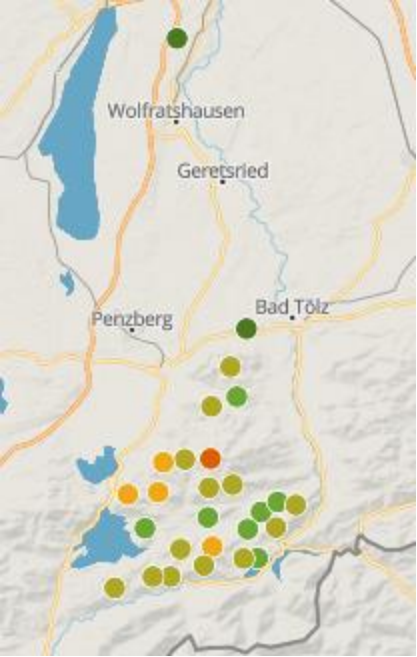

SOTA-DL: Deletion of P100 Summits

- The SOTA Management Team decided to introduce P150 for the SOTA DL Association from 1.Jan 2025 onwards, published end Sept 2023: <https://reflector.sota.org.uk/t/association-updates-1st-october-2023/33409/10> : „DL – Major Update”
- 136 summits will be deleted vs. the summits list of Oct 2023.
- Robert DL4ROB created an .xls List of these summits as export from the Database, see next page.
- marked these summits on snippets from the SOTATLAS (status January 2024), one (two) page per Region as an help for activation planning (no guarantee for no errors)