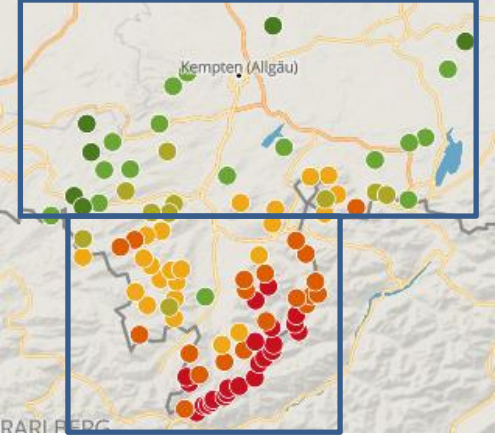

SOTA-DL: Deletion of P100 Summits

- The SOTA Management Team decided to introduce P150 for the SOTA DL Association from 1.Jan 2025 onwards, published end Sept 2023: <https://reflector.sota.org.uk/t/association-updates-1st-october-2023/33409/10> : „DL – Major Update”
- 136 summits will be deleted vs. the summits list of Oct 2023.
- Robert DL4ROB created an .xls List of these summits as export from the Database, see next page.
- marked these summits on snippets from the SOTATLAS (status January 2024), one (two) page per Region as an help for activation planning (no guarantee for no errors)