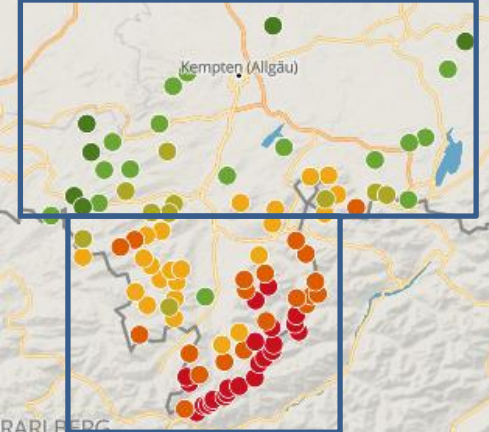

SOTA-DL: Deletion of P100 Summits

- The SOTA Management Team decided to introduce P150 for the SOTA DL Association from 1.Jan 2025 onwards, published end Sept 2023: <https://reflector.sota.org.uk/t/association-updates-1st-october-2023/33409/10> : „DL – Major Update”
- 136 summits will be deleted vs. the summits list of Oct 2023.
- Robert DL4ROB created an .xls List of these summits as export from the Database, see next page.
- marked these summits on snippets from the SOTATLAS (status January 2024), one (two) page per Region as an help for activation planning (no guarantee for no errors)