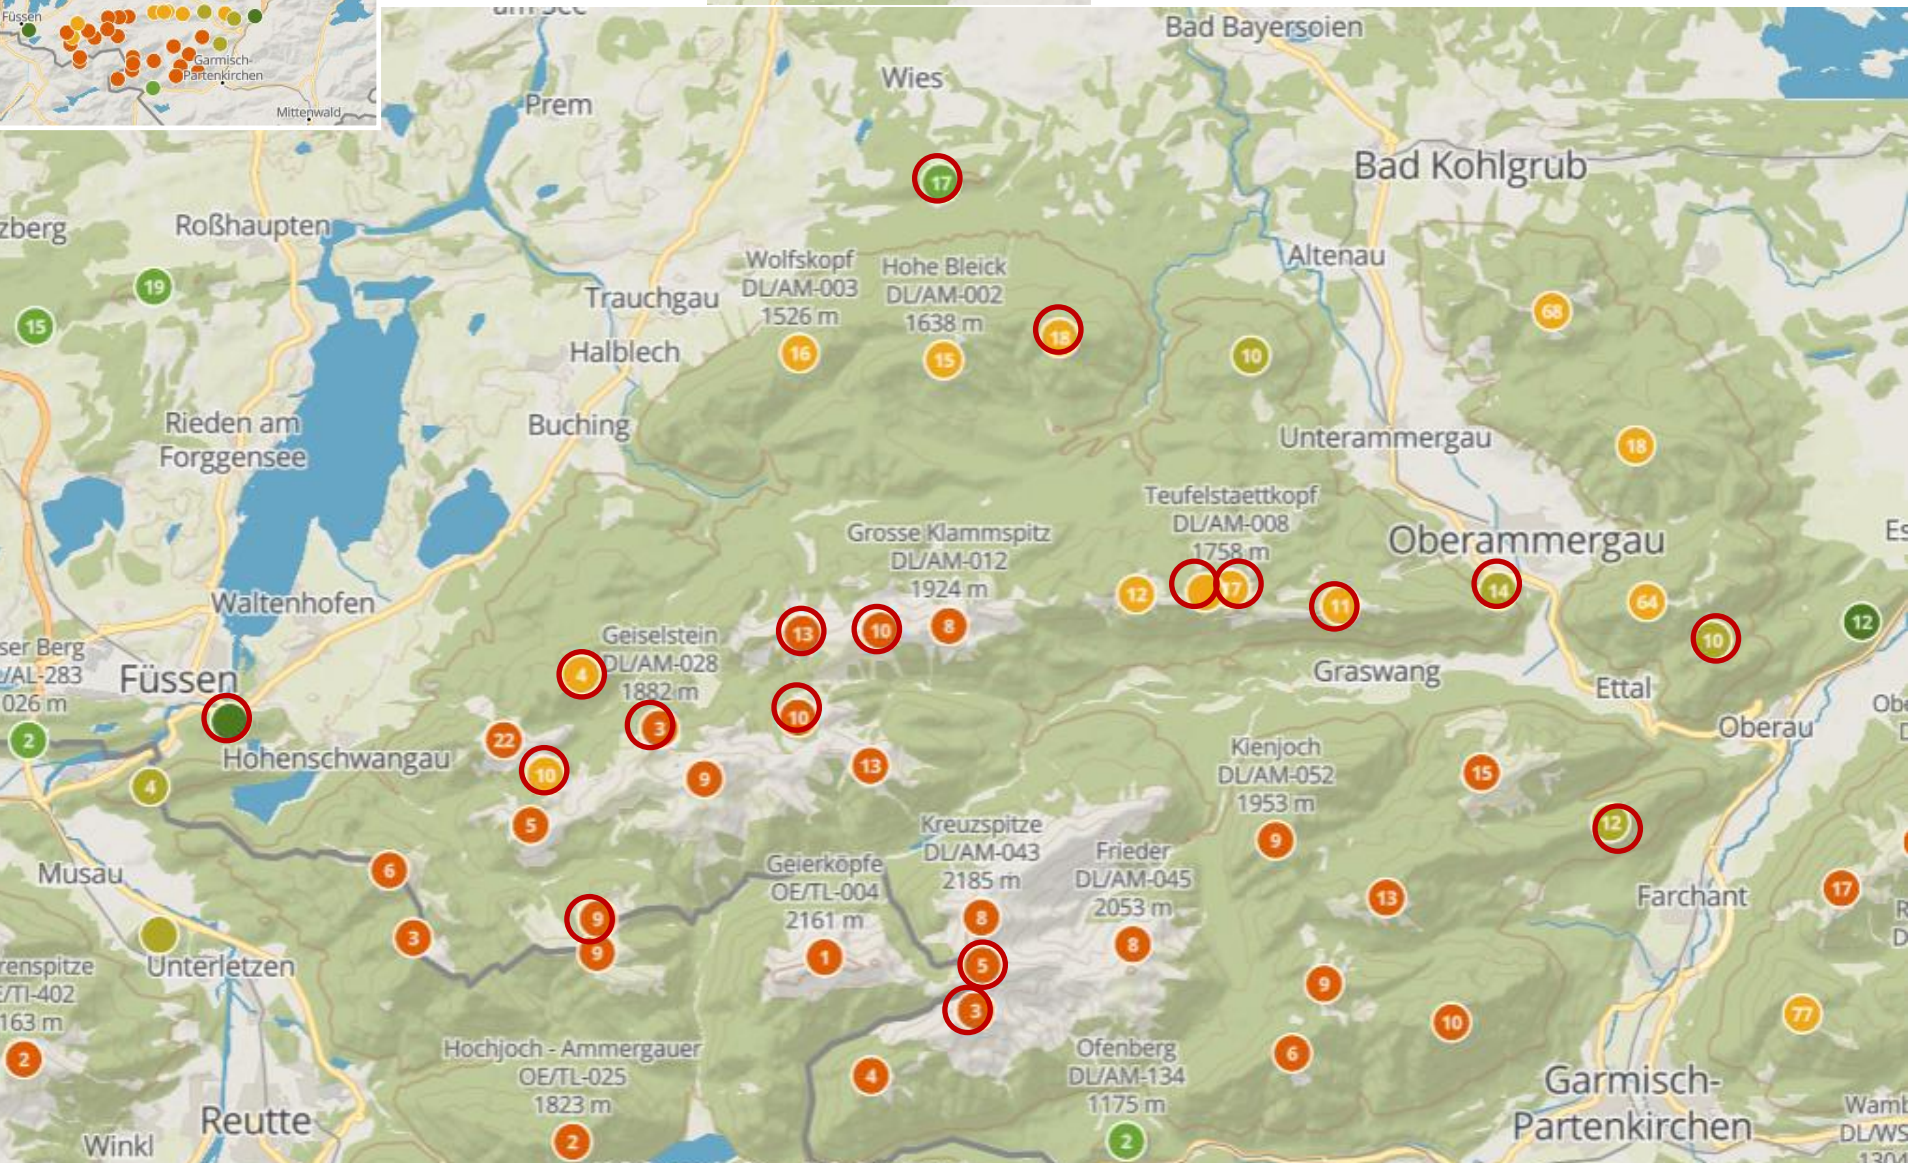

SOTA-DL: Deletion of P100 Summits

- The SOTA Management Team decided to introduce P150 for the SOTA DL Association from 1.Jan 2025 onwards, published end Sept 2023: <https://reflector.sota.org.uk/t/association-updates-1st-october-2023/33409/10> : „DL – Major Update”
- 136 summits will be deleted vs. the summits list of Oct 2023.
- Robert DL4ROB created an .xls List of these summits as export from the Database, see next page.
- marked these summits on snippets from the SOTATLAS (status January 2024), one (two) page per Region as an help for activation planning (no guarantee for no errors)

4.July 2024: error corrected – DL/MF-025 will be deleted (not DL/MF-030), txn Markus IN3ADF !