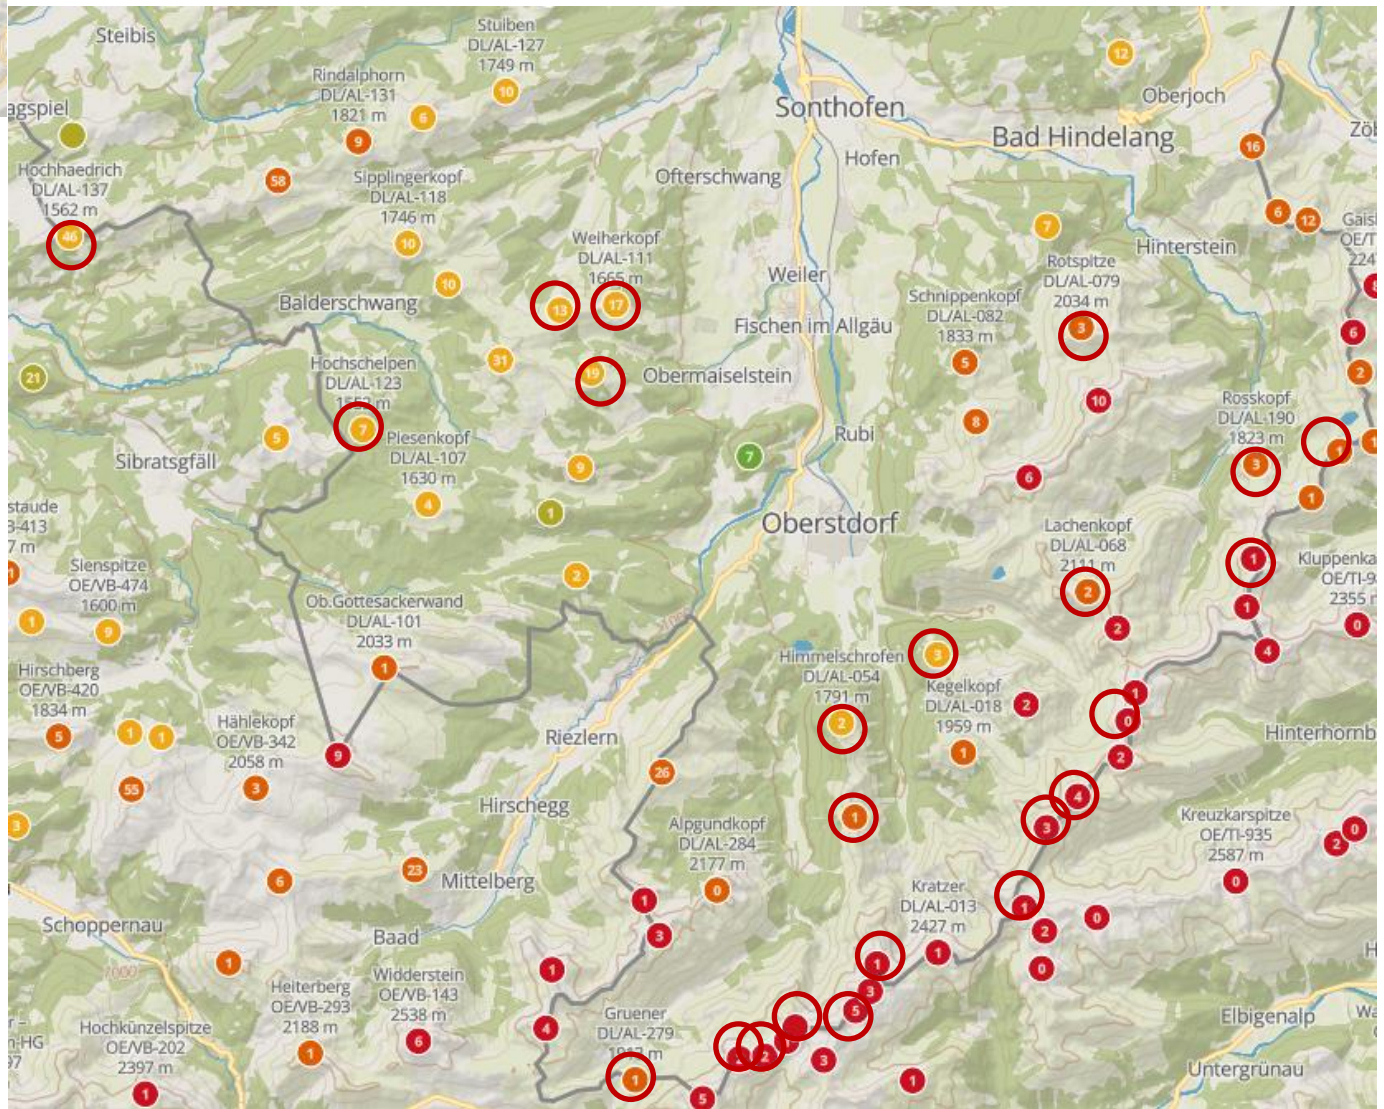

SOTA-DL: Deletion of P100 Summits

- The SOTA Management Team decided to introduce P150 for the SOTA DL Association from 1.Jan 2025 onwards, published end Sept 2023: <https://reflector.sota.org.uk/t/association-updates-1st-october-2023/33409/10> : „DL – Major Update”
- 136 summits will be deleted vs. the summits list of Oct 2023.
- Robert DL4ROB created an .xls List of these summits as export from the Database, see next page.
- marked these summits on snippets from the SOTATLAS (status January 2024), one (two) page per Region as an help for activation planning (no guarantee for no errors)

4.July 2024: error corrected – DL/MF-025 will be deleted (not DL/MF-030), txn Markus IN3ADF !