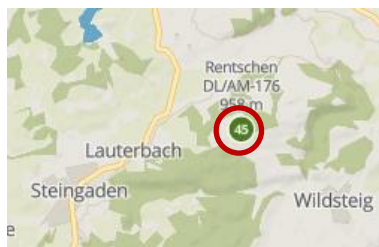

SOTA-DL: Deletion of P100 Summits

- The SOTA Management Team decided to introduce P150 for the SOTA DL Association from 1.Jan 2025 onwards, published end Sept 2023: <https://reflector.sota.org.uk/t/association-updates-1st-october-2023/33409/10> : „DL – Major Update”
- 136 summits will be deleted vs. the summits list of Oct 2023.
- Robert DL4ROB created an .xls List of these summits as export from the Database, see next page.
- marked these summits on snippets from the SOTATLAS (status January 2024), one (two) page per Region as an help for activation planning (no guarantee for no errors)