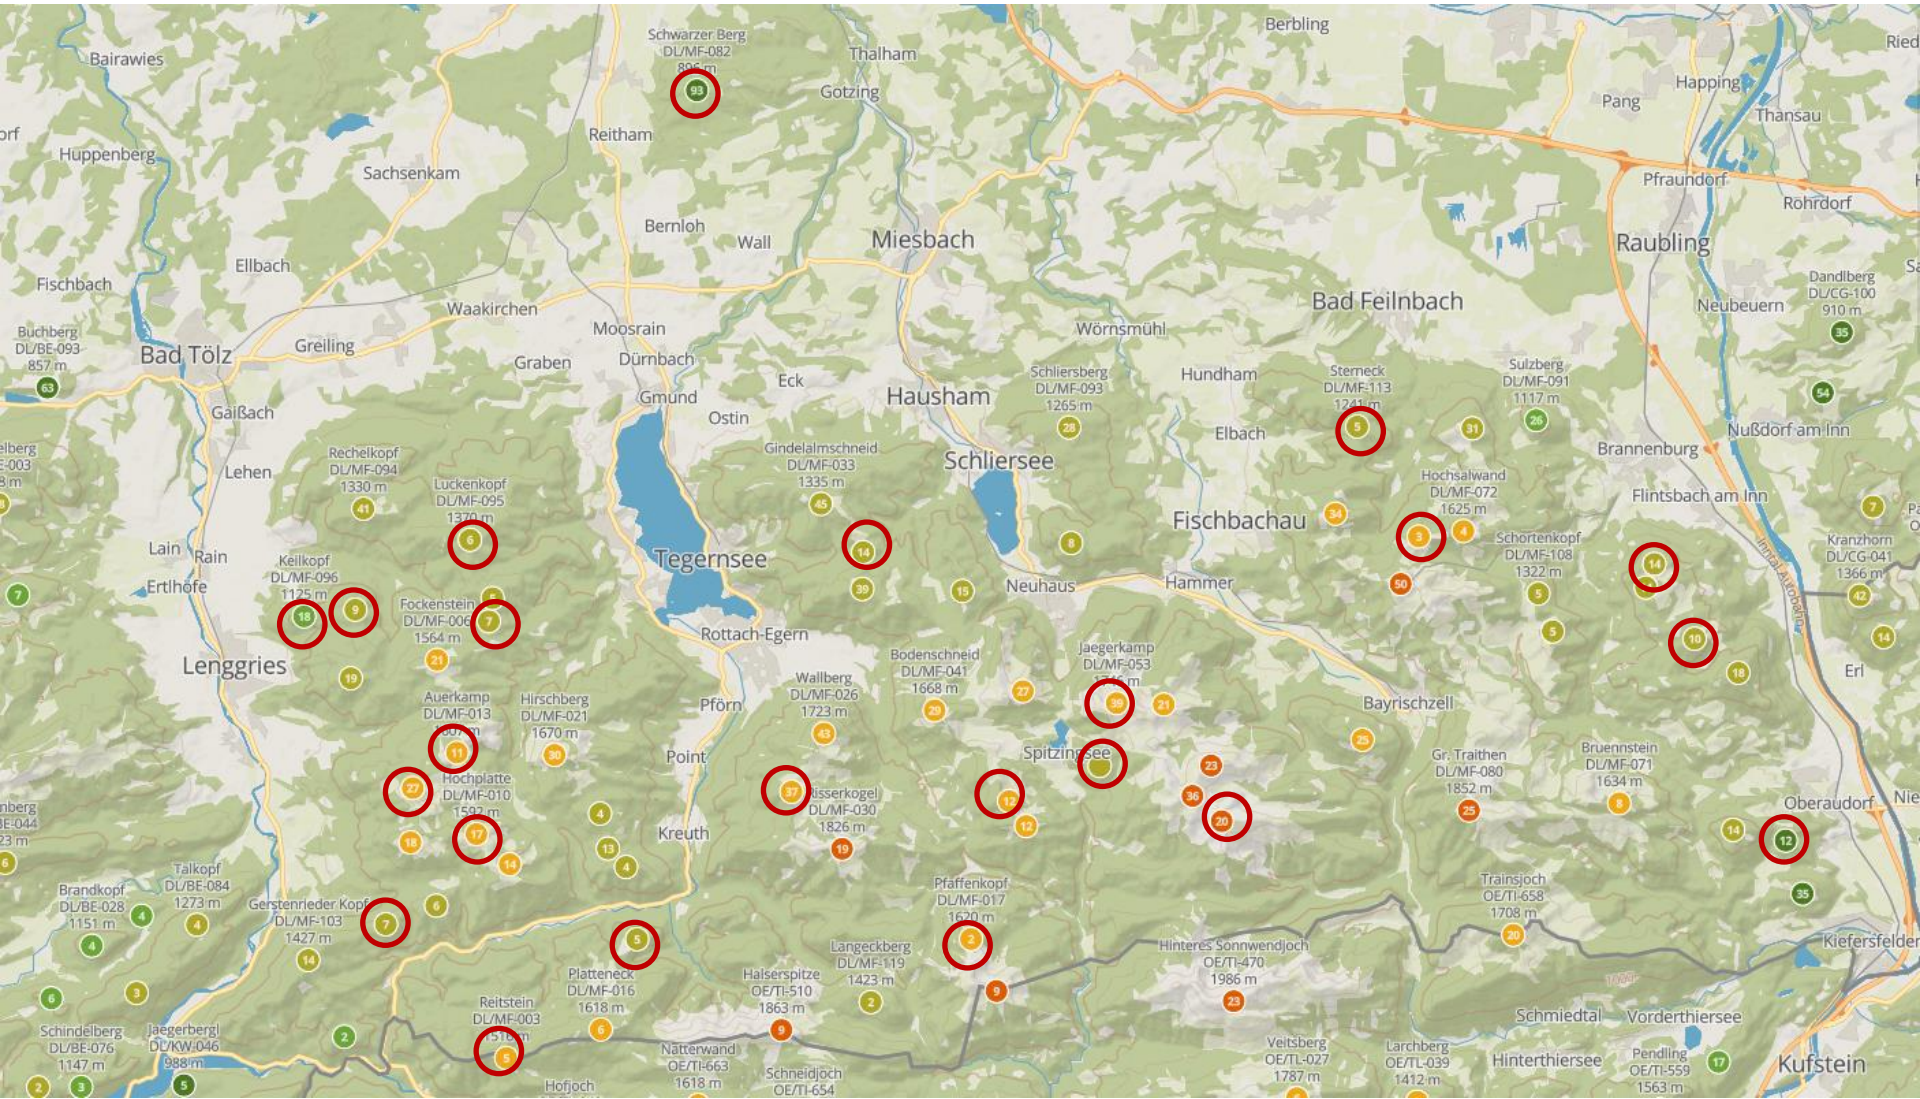

SOTA-DL: Deletion of P100 Summits

- The SOTA Management Team decided to introduce P150 for the SOTA DL Association from 1.Jan 2025 onwards, published end Sept 2023: <https://reflector.sota.org.uk/t/association-updates-1st-october-2023/33409/10> : „DL – Major Update”
- 136 summits will be deleted vs. the summits list of Oct 2023.
- Robert DL4ROB created an .xls List of these summits as export from the Database, see next page.
- marked these summits on snippets from the SOTATLAS (status January 2024), one (two) page per Region as an help for activation planning (no guarantee for no errors)

4.July 2024: error corrected – DL/MF-025 will be deleted (not DL/MF-030), txn Markus IN3ADF !