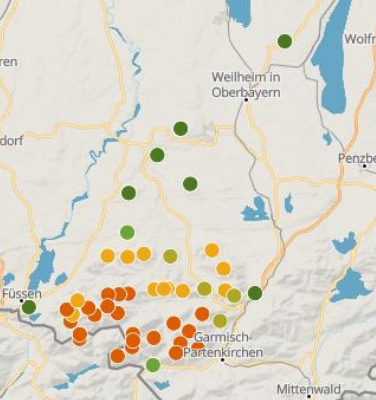

SOTA-DL: Deletion of P100 Summits

- The SOTA Management Team decided to introduce P150 for the SOTA DL Association from 1.Jan 2025 onwards, published end Sept 2023: <https://reflector.sota.org.uk/t/association-updates-1st-october-2023/33409/10> : „DL – Major Update”
- 136 summits will be deleted vs. the summits list of Oct 2023.
- Robert DL4ROB created an .xls List of these summits as export from the Database, see next page.
- marked these summits on snippets from the SOTATLAS (status January 2024), one (two) page per Region as an help for activation planning (no guarantee for no errors)

4.July 2024: error corrected – DL/MF-025 will be deleted (not DL/MF-030), txn Markus IN3ADF !