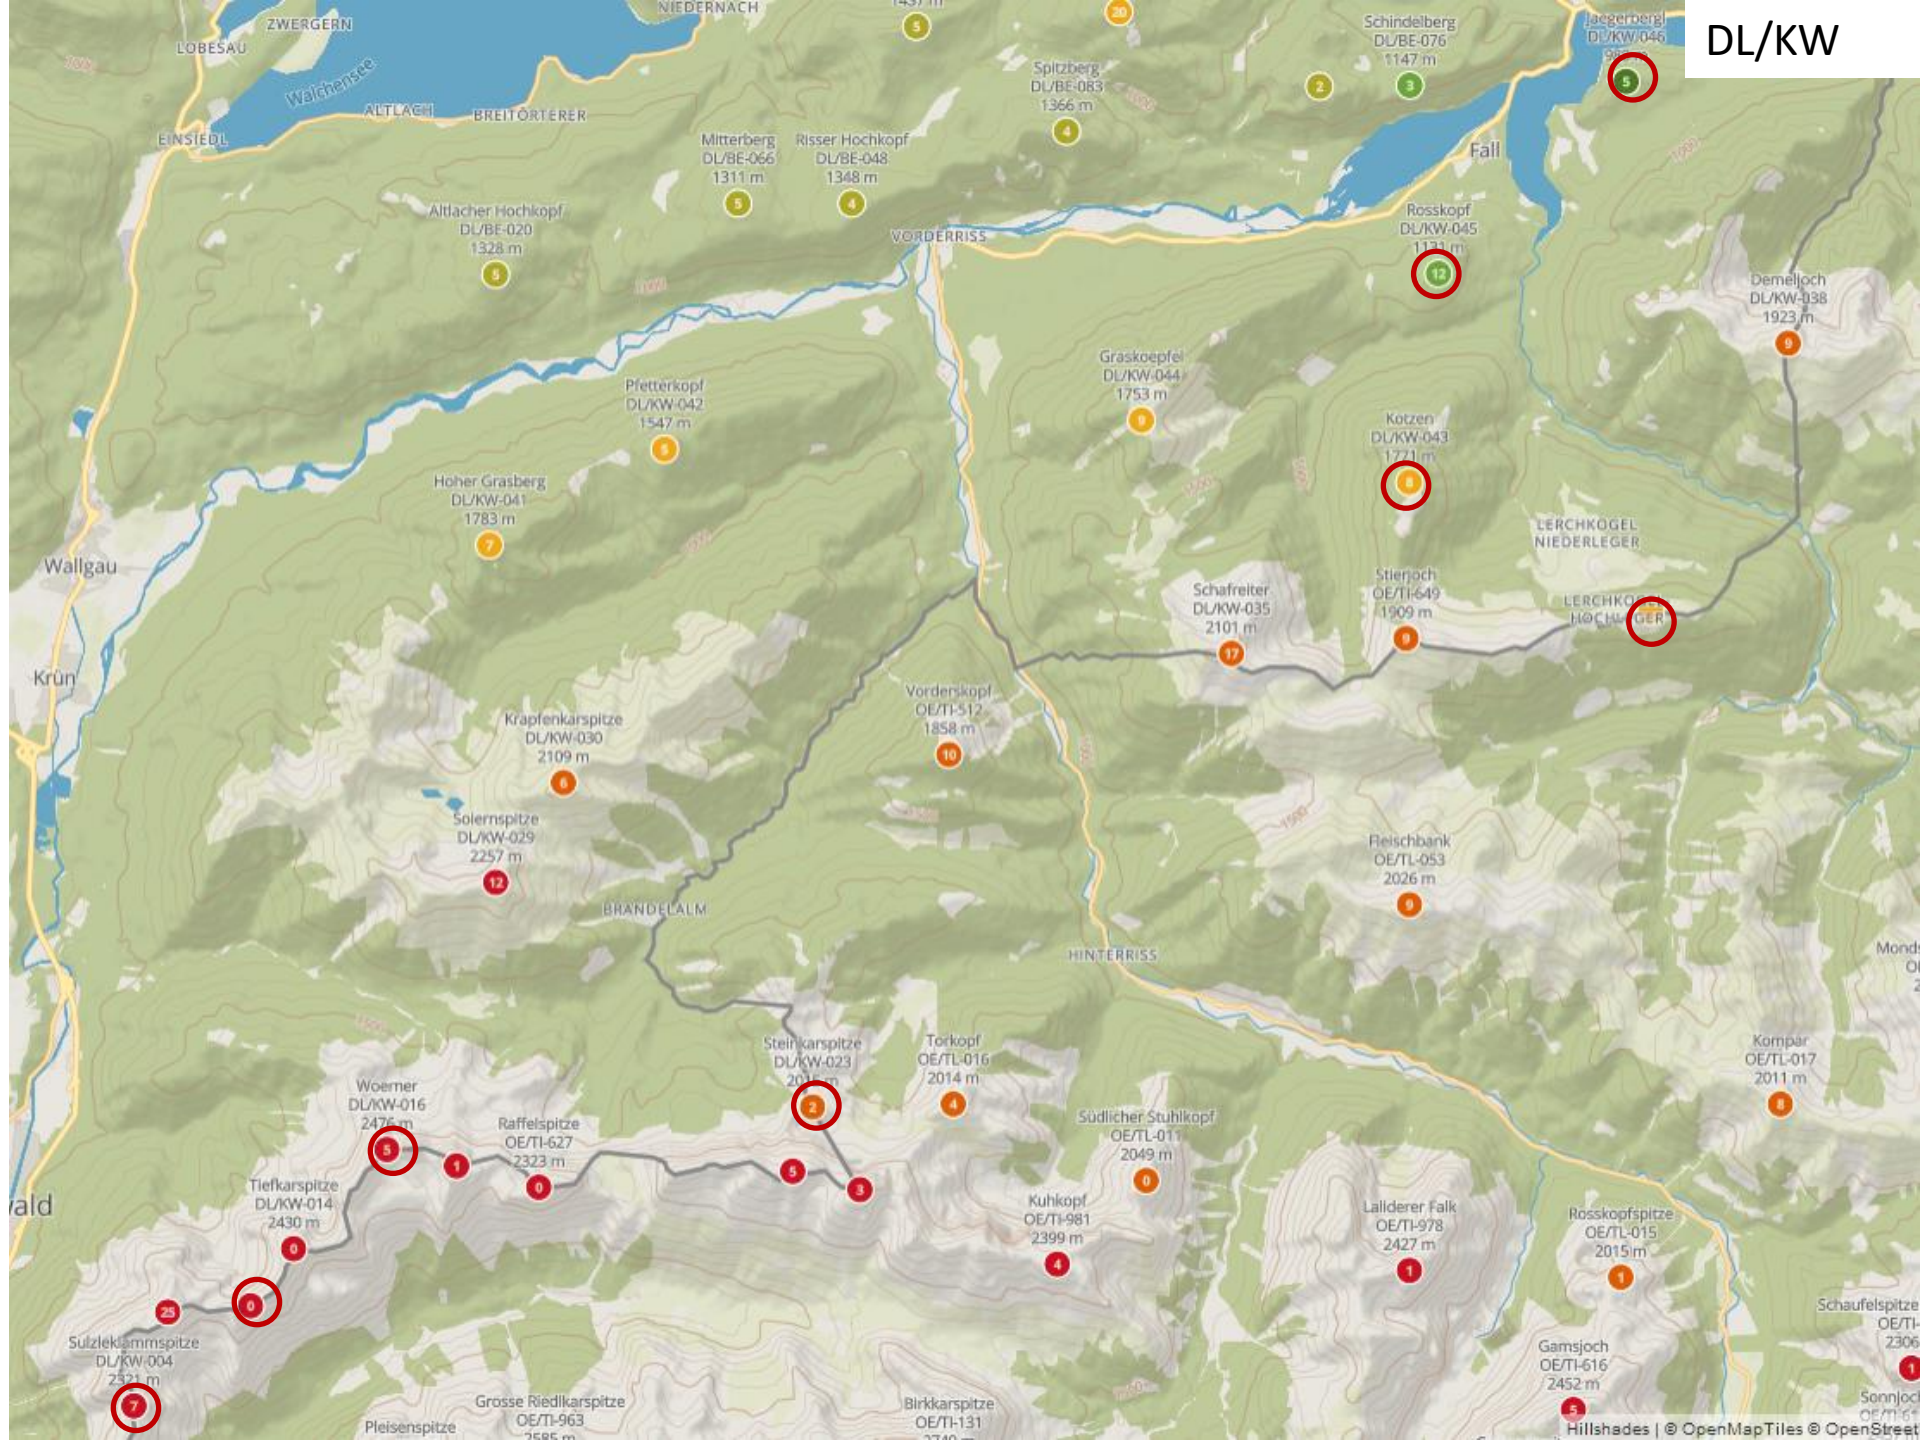

SOTA-DL: Deletion of P100 Summits

- The SOTA Management Team decided to introduce P150 for the SOTA DL Association from 1.Jan 2025 onwards, published end Sept 2023: <https://reflector.sota.org.uk/t/association-updates-1st-october-2023/33409/10> : „DL – Major Update”
- 136 summits will be deleted vs. the summits list of Oct 2023.
- Robert DL4ROB created an .xls List of these summits as export from the Database, see next page.
- marked these summits on snippets from the SOTATLAS (status January 2024), one (two) page per Region as an help for activation planning (no guarantee for no errors)

4.July 2024: error corrected – DL/MF-025 will be deleted (not DL/MF-030), txn Markus IN3ADF !