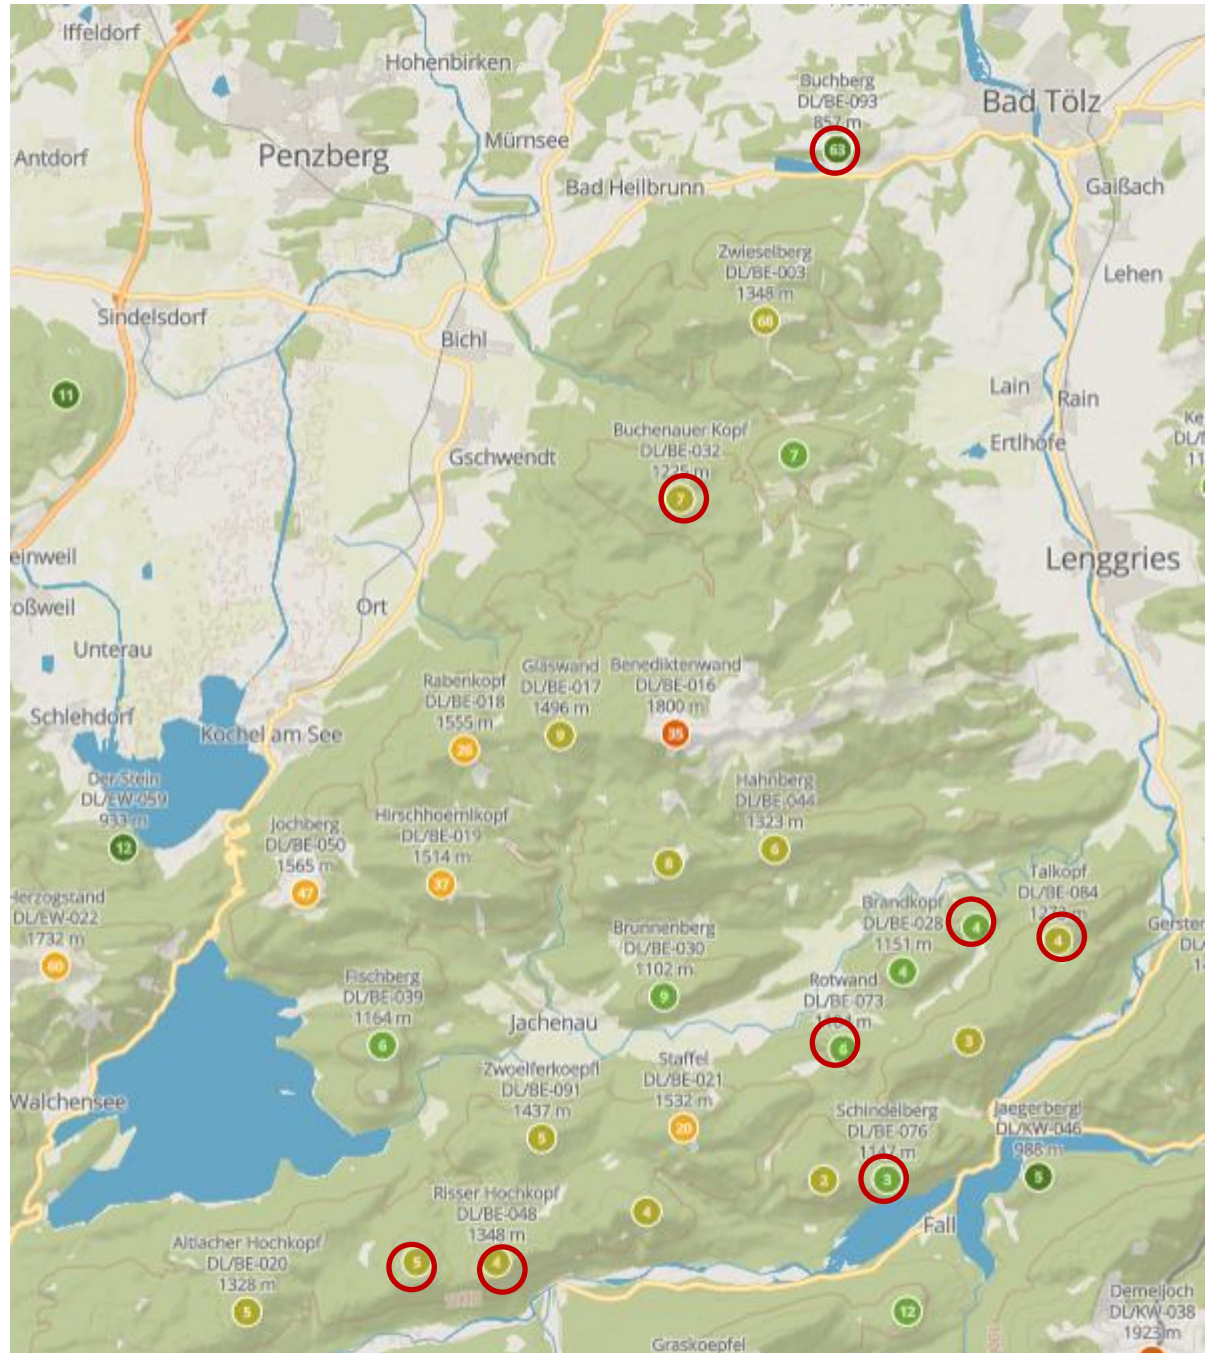

SOTA-DL: Deletion of P100 Summits

- The SOTA Management Team decided to introduce P150 for the SOTA DL Association from 1.Jan 2025 onwards, published end Sept 2023: <https://reflector.sota.org.uk/t/association-updates-1st-october-2023/33409/10> : „DL – Major Update”
- 136 summits will be deleted vs. the summits list of Oct 2023.
- Robert DL4ROB created an .xls List of these summits as export from the Database, see next page.
- marked these summits on snippets from the SOTATLAS (status January 2024), one (two) page per Region as an help for activation planning (no guarantee for no errors)

4.July 2024: error corrected – DL/MF-025 will be deleted (not DL/MF-030), txn Markus IN3ADF !